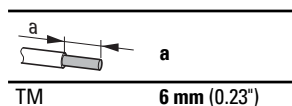

**UL60947-4-1, UL508**

Temperature rating of wire Range of temperature (°C)  
60 - 75

**GENERAL**

Terminal screw torque	tightening torque (Nm)	tightening torque (lb-in)
	0,4	3,5
General information	Use copper wire, only.	